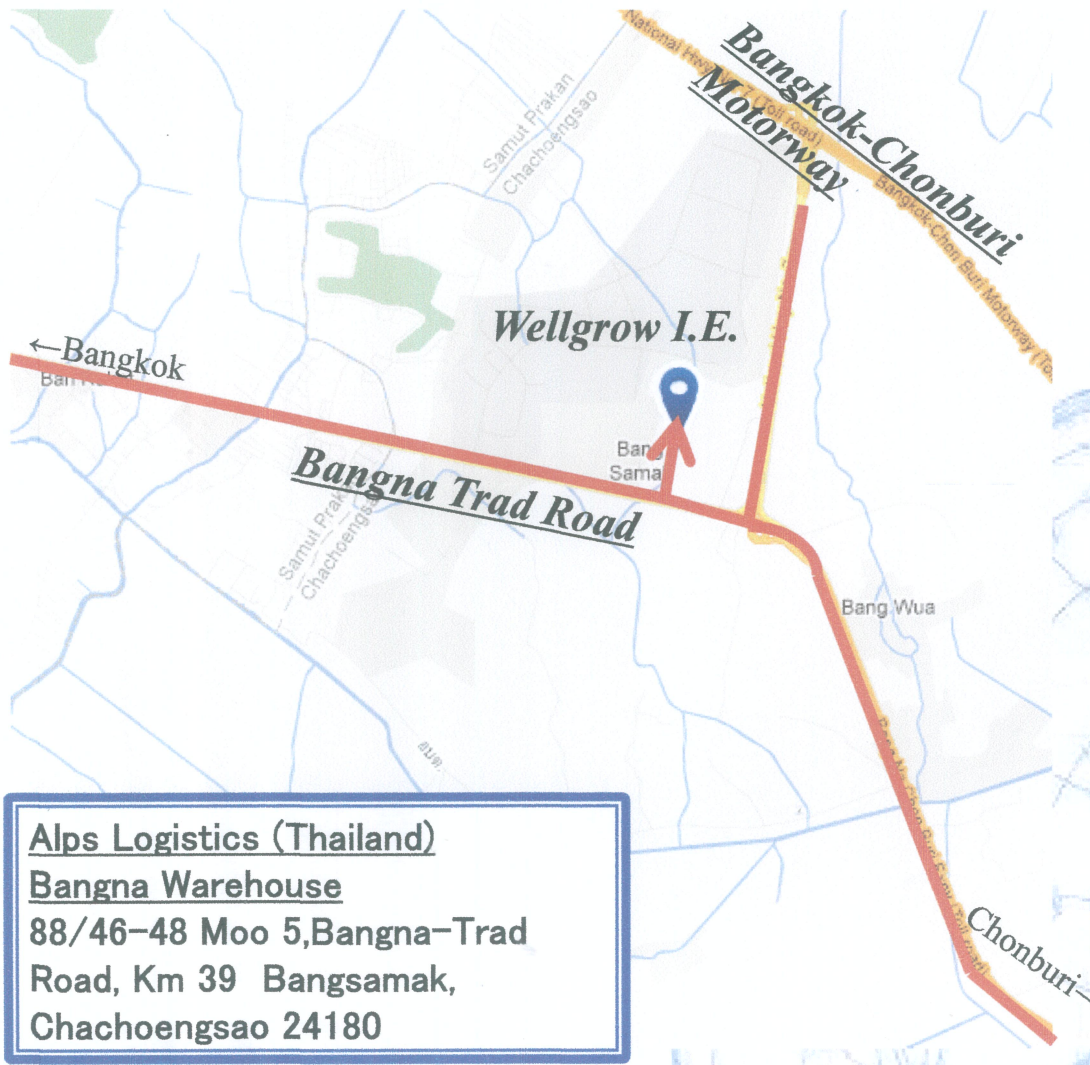

Bangna Warehouse Location

Alps Logistics (Thailand)
Bangna Warehouse
 88/46-48 Moo 5, Bangna-Trad
 Road, Km 39 Bangsamak,
 Chachoengsao 24180

Handwritten notes in Thai script, including the characters 'พ.บ' and 'พ.ร'.